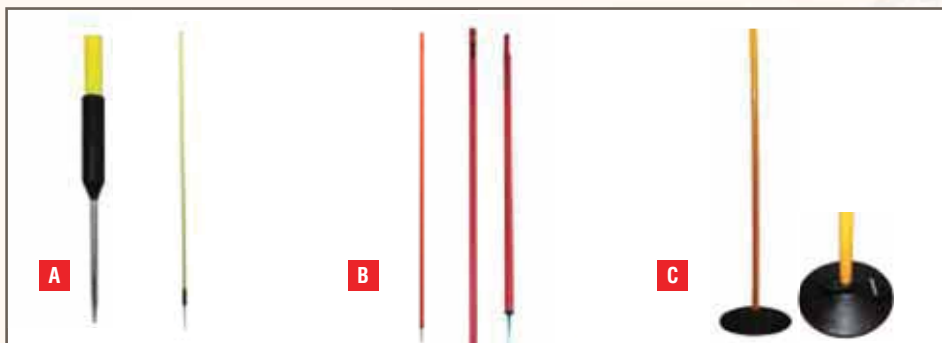

AGILITY POLES

A: Agility Pole **RUG034 $19.90**
With rubber spring base with 2 piece model
Agility Poles Set of 20 **RUG035 $410.00**
Comes in kit bag.

C: Indoor Agility Pole **RUG080 $19.90**
B: 2 Piece Agility Pole **RUG081 $14.90**
Agility Pole Storage Bag **RUG083 $24.90**
Holds 20 poles.