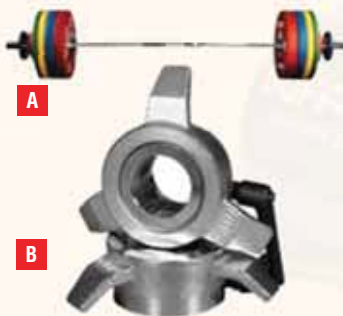

ELEIKO BARS

Approved by IWF for use in Olympic games and world championships.

A: Olympic Bar Mens **WEIG109 $1820**
Olympic Bar Ladies **WEIG110 $1820**

Approved by International Powerlifting Federation.

Power Lifting Bar **WEIG111 $1820**
B: Collars Each **WEIG112 $260**