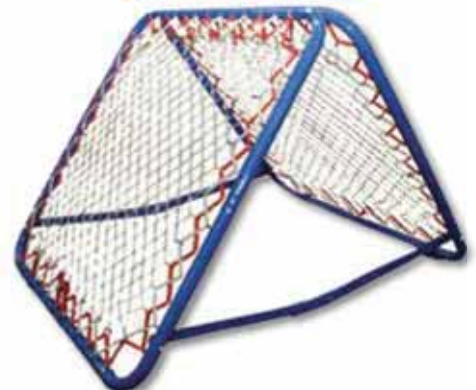

PUGG GOAL

- Pugg portable pop up goals are the original and best pop up goal on the market. made using the fi nest quality materials developed by Pugg Co. Do not be fooled by cheap imitations that will fall apart quickly. Request Pugg Brands by name. Ideal for training backyards, beach and cricket training. Sold per pair.

- Pugg Goal 1.8 x 1m **GOALS028 \$179.00**
- Pugg Goal 1.2 x 75cm **GOALS038 \$135.00**
- Pugg Goal 75cm x 45cm **GOALS058 \$129.00**

SUPER SOCCER GOAL

Super Soccer Goal With Net **GOALS027 \$129.00**
 Each size: 165 x 80cm. No tools required to assemble. Just click together the parts and goal is ready in seconds. Extremely strong. Includes nets.

PORTABLE GOALS

Telescopic Goals **GOALS039 \$89.00**
 Can be fi lled with sand or water. Pole comes out from base for transport and storage.

REBOUND NET

Rebound Net **SOC052 \$199.00**
 Heavy Duty Steel Construction. 1m x 1m square.