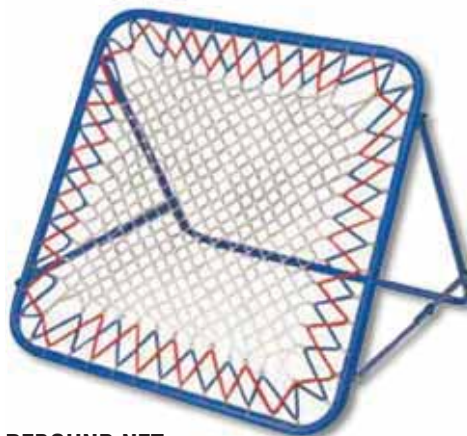

PUGG GOAL

- Pugg portable pop up goals are the original and best pop up goal on the market. made using the fi nest quality materials developed by Pugg Co. Do not be fooled by cheap imitations that will fall apart quickly. Request Pugg Brands by name. Ideal for training backyards, beach and cricket training. Sold per pair.

- Pugg Goal 1.8 x 1m **GOALS028 \$179.00**
- Pugg Goal 1.2 x 75cm **GOALS038 \$135.00**
- Pugg Goal 75cm x 45cm **GOALS058 \$129.00**

SUPER SOCCER GOAL

Super Soccer Goal With Net **GOALS027 \$129.00**
 Each size: 165 x 80cm. No tools required to assemble. Just click together the parts and goal is ready in seconds. Extremely strong. Includes nets.

PORTABLE GOALS

Telescopic Goals **GOALS039 \$89.00**
 Can be fi lled with sand or water. Pole comes out from base for transport and storage.

REBOUND NET

Rebound Net **SOC052 \$199.00**
 Heavy Duty Steel Construction. 1m x 1m square.