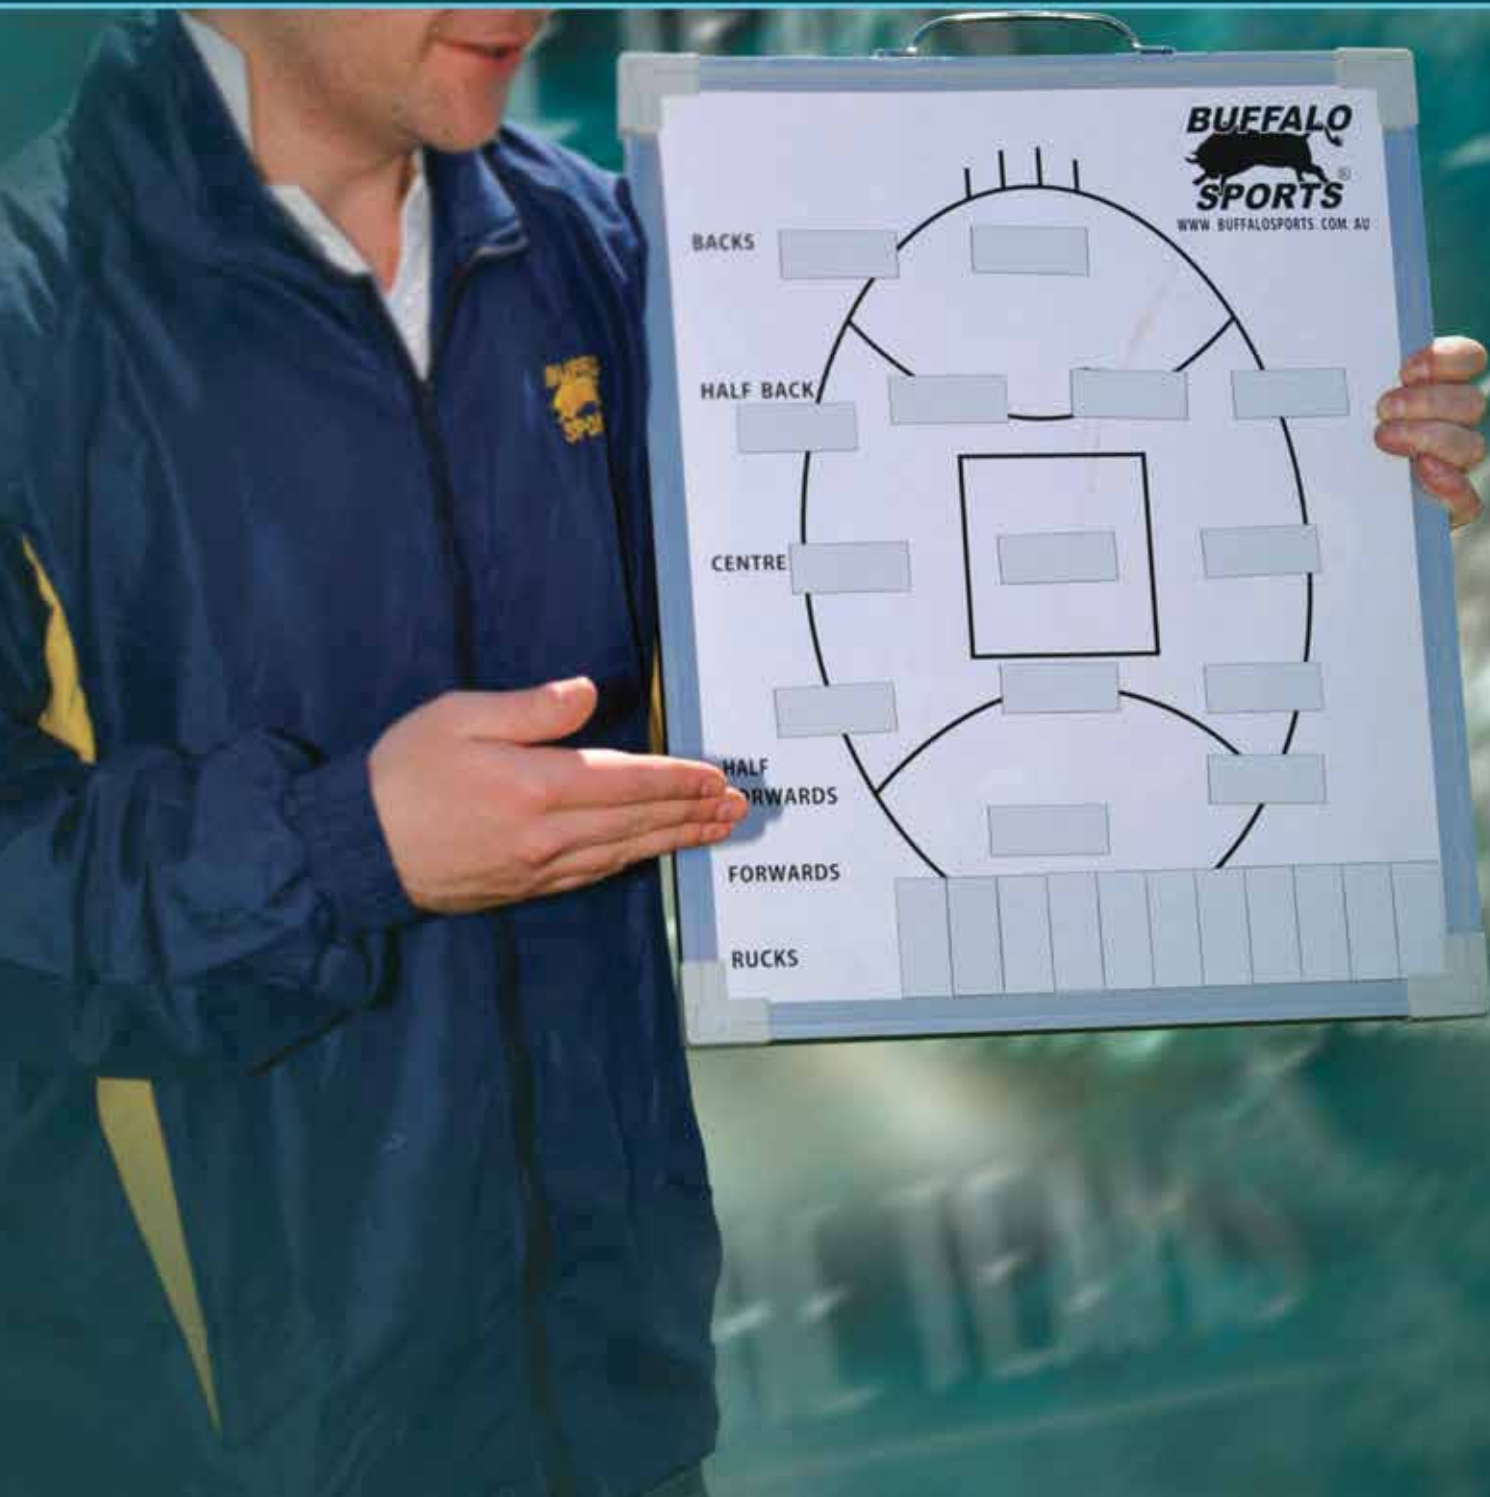

COACHES BOARDS

COACHES BOARD

Economy **COACH001** **\$19.00**

Non magnetic light weight whiteboard with attached marker. Sports Available: Aussie Rules, Baseball/Softball, Basketball, Cricket, Hockey, Netball, Rugby League, Rugby Union, Soccer, Volleyball.

FOLDER COACHES BOARD

Magnetic Folder **COACH002** **\$29.00**

Magnetic whiteboard folder includes player magnets and a marker. Sports Available: Aussie Rules, Baseball/Softball, Basketball, Cricket, Hockey, Netball, Rugby League, Rugby Union, Soccer, Volleyball.

MAGNETIC COACHES BOARD

Aussie Rules Board Large **COACH003** **\$79.00**
50 x 60cm

Aussie Rules Board Small **COACH004** **\$69.00**
40 x 50cm. Magnetic front and back. 25 name tags and markerpen. Back is blank.

MOUNTABLE COACHES BOARD

Aussie Rules Wall Mountable Large **COACH015** **\$179.00**
120 X 90cm. Half field on one side, space for notes on the other.

GO TO PAGE

169

FOR RESOURCES