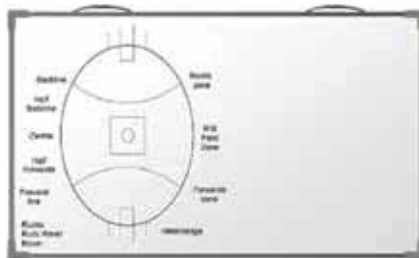

MAGNETIC COACHES BOARD

Aussie Rules Board Large **COACH003** **\$79.00**
50 x 60cm

Aussie Rules Board Small **COACH004** **\$69.00**
40 x 50cm. Magnetic front and back. 25 name tags and markerpen. Back is blank.

COACHES BOARD ACCESSORIES

Spare Magnets Each **COACH009** **\$0.80**

Marker with Eraser **COACH016** **\$8.90**

FOLDING COACHES BOARD

- Includes 25 magnets and marker pen.

AFL Folding Large **COACH015** **\$129.00**
60 X 90cm.

AFL Folding Small **COACH014** **\$99.00**
60 X 45cm.

MAGNETIC COACHES BOARD

Basketball Carry Board **COACH010** **\$89.00**
60 x 50cm.

Soccer Carry Board **COACH011** **\$89.00**
60 x 50cm. Heavy duty magnetic coaches board.

MOUNTABLE COACHES BOARD

Aussie Rules Wall Mountable Large **COACH015** **\$179.00**
120 X 90cm. Half field on one side, space for notes on the other.

GO TO PAGE

169

FOR RESOURCES