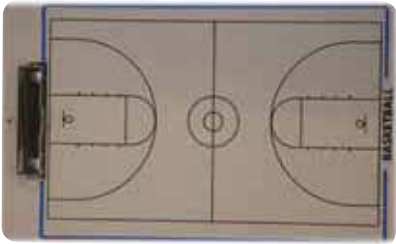

COACHES BOARDS

COACHES BOARD

Economy **COACH001** **\$19.00**

Non magnetic light weight whiteboard with attached marker. Sports Available: Aussie Rules, Baseball/Softball, Basketball, Cricket, Hockey, Netball, Rugby League, Rugby Union, Soccer, Volleyball.

FOLDER COACHES BOARD

Magnetic Folder **COACH002** **\$29.00**

Magnetic whiteboard folder includes player magnets and a marker. Sports Available: Aussie Rules, Baseball/Softball, Basketball, Cricket, Hockey, Netball, Rugby League, Rugby Union, Soccer, Volleyball.

MAGNETIC COACHES BOARD

Aussie Rules Board Large **COACH003** **\$79.00**
50 x 60cm

Aussie Rules Board Small **COACH004** **\$69.00**
40 x 50cm. Magnetic front and back. 25 name tags and markerpen. Back is blank.