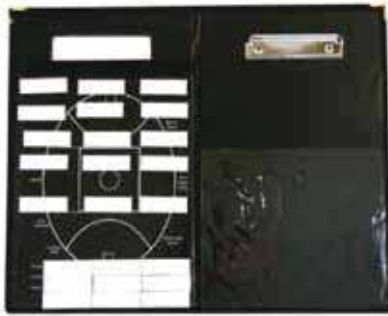

COACHES BOARDS

COACHES BOARD

Economy **COACH001** **\$19.00**

Non magnetic light weight whiteboard with attached marker. Sports Available: Aussie Rules, Baseball/Softball, Basketball, Cricket, Hockey, Netball, Rugby League, Rugby Union, Soccer, Volleyball.

FOLDER COACHES BOARD

Magnetic Folder **COACH002** **\$29.00**

Magnetic whiteboard folder includes player magnets and a marker. Sports Available: Aussie Rules, Baseball/Softball, Basketball, Cricket, Hockey, Netball, Rugby League, Rugby Union, Soccer, Volleyball.

MAGNETIC COACHES BOARD

Aussie Rules Board Large **COACH003** **\$79.00**
50 x 60cm

Aussie Rules Board Small **COACH004** **\$69.00**
40 x 50cm. Magnetic front and back. 25 name tags and markerpen. Back is blank.