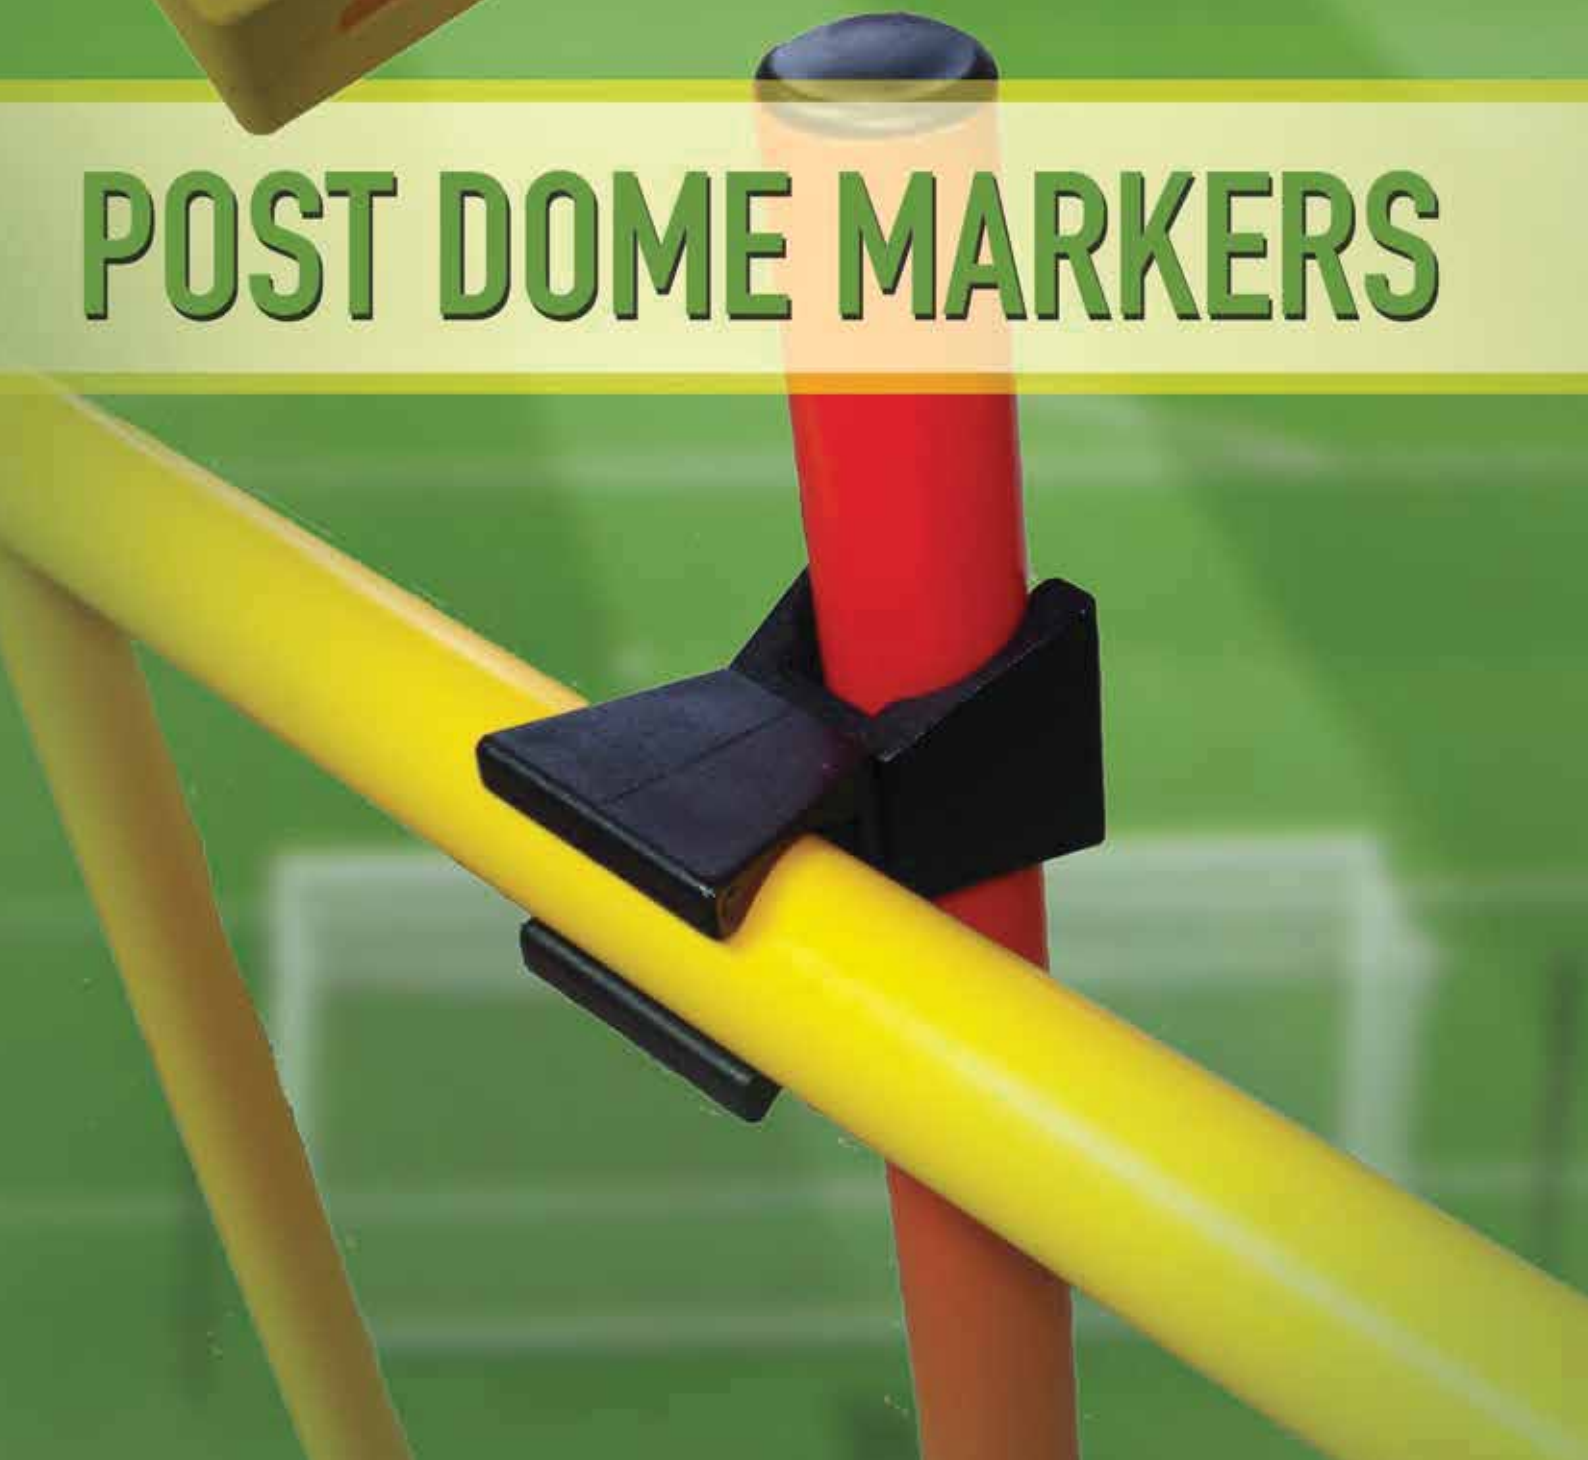

POST DOME MARKERS

DOMES
Fillable Dome **POST001** **\$6.50**
105mm height, 200mm diameter. Can be filled with sand or water.

SAFE FOR CHILDREN
PHTHALATE FREE
NON TOXIC MATE

WITCHES HATS
A: 18" With 12 Holes **POST002** **\$8.50**
18" With bracket **POST003** **\$10.50**

SAFE FOR CHILDREN
PHTHALATE FREE
NON TOXIC MATE

POSTS - 25MM DIAMETER
79cm **POST004** **\$3.90**
100cm **POST005** **\$5.50**
154cm **POST006** **\$8.50**
200cm **POST007** **\$9.90**

SAFE FOR CHILDREN
PHTHALATE FREE
NON TOXIC MATE